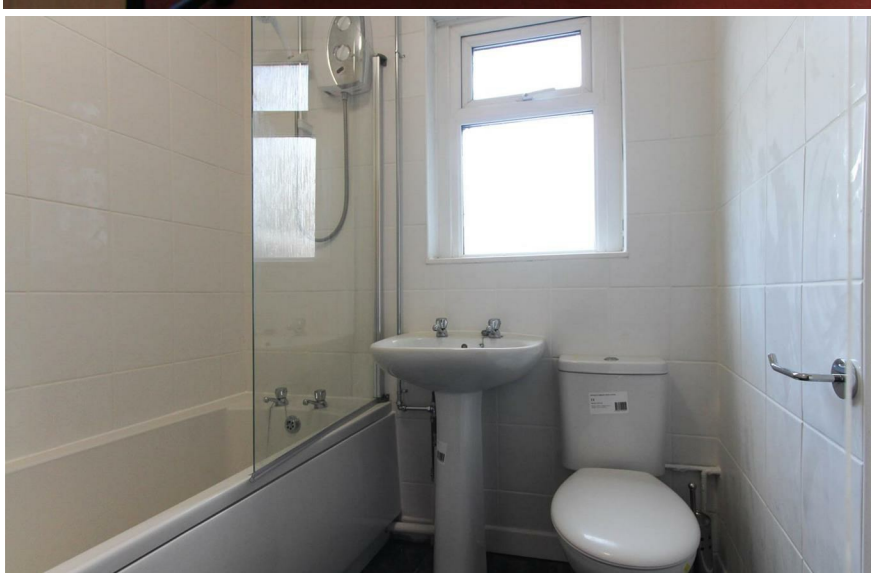

MALEFANT STREET

CATHAYS, CF24 4QE - £3,198 PCM PCM

6 bedroom(s) 3 bathroom(s) sq ft

ONLY £123 PER PERSON, PER WEEK! This large 6 bedroom house offers superb space and is extremely well located for all major Cardiff Universities as well as the University Hospital. This spacious 6 bedroom property is located on Malefant Street, Cathays – just off Crwys Road so very well positioned for all of the benefits offered by Cathays & Roath. The accommodation comprises of 6 double bedrooms, generous size lounge and kitchen, two bathrooms plus ground floor W.C. Enclosed rear garden, gas central heating and double glazed. Available Furnished. A great house in a brilliant spot! This is real bargain for this brilliant house with TWO BATHROOMS and a third toilet! What a whopper!

BILLS INCLUSIVE PACKAGES ARE AVAILABLE TOO - PLEASE ENQUIRE FOR MORE INFO!

EPC RATING of E.

A holding fee of £50 per person will be payable to secure the dwelling. This will be deducted from the final balance payable upon moving into the dwelling, subject to a successful application. Jeffrey Ross Limited reserves the right to retain this payment should the applicant have provided false or misleading information at the time of applying for the dwelling or failed to take reasonable steps to enter into the Standard Occupation Contract.