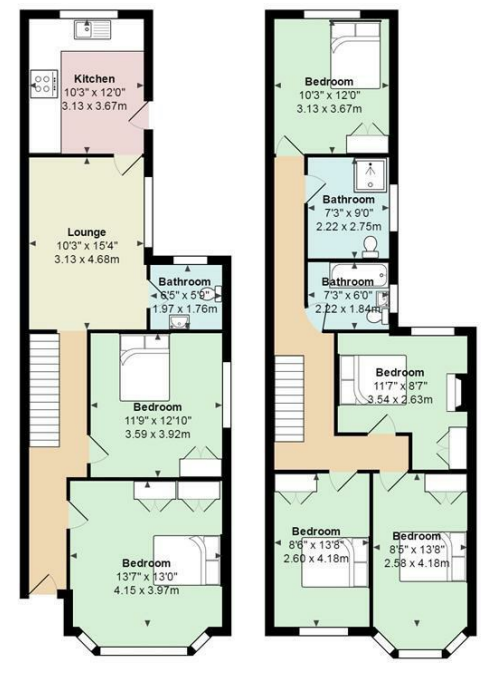

Malefant Street, Cathays.

Total Area: 1533 ft² ... 142.4 m²
 All measurements are approximate and for display purposes only

PROPERTY SPECIALIST

Mr Rhys Carter
 rhys.carter@jeffreycross.co.uk

Lettings